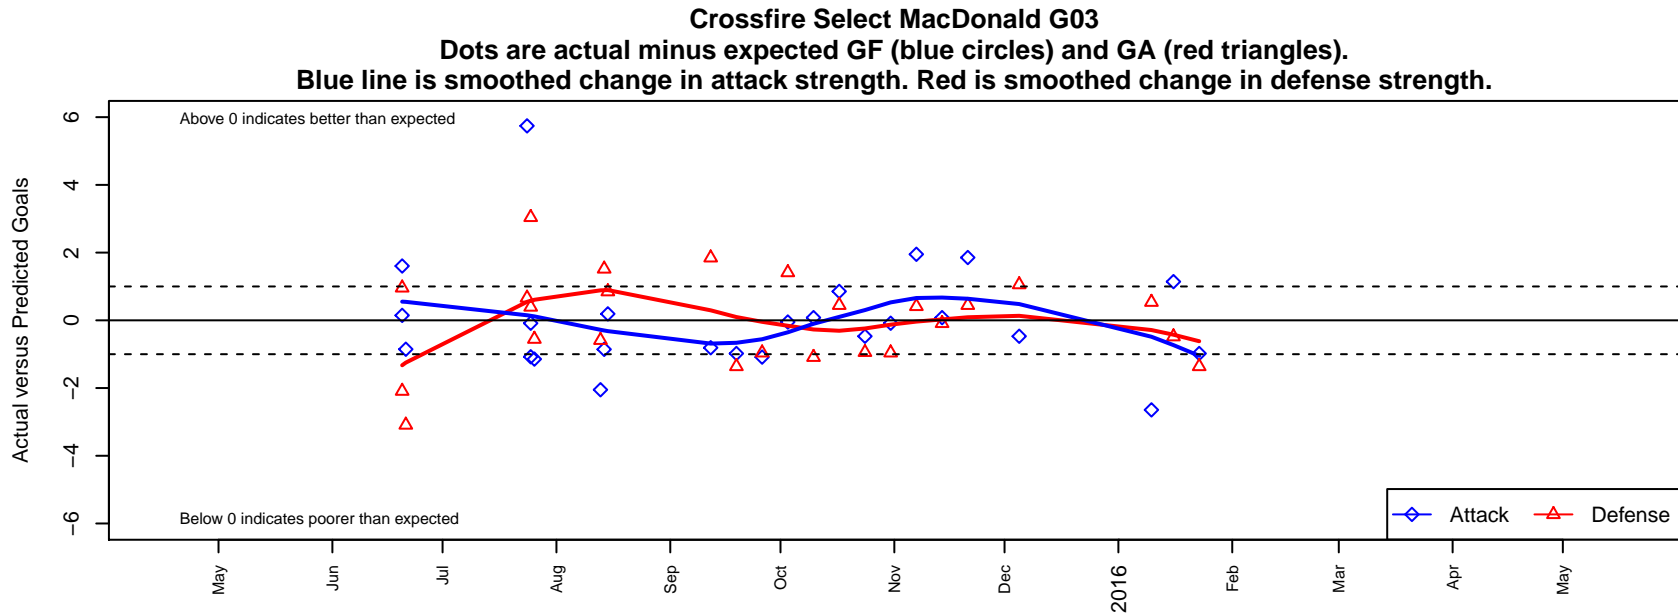

**attack and defense variance (black dot)
relative to other teams
and top 10 in region**

**attack and defense rating
relative to others at age
and all opponents in last 13 months**

Crossfire Select MacDonald G03

Crossfire Select
Redmond, WA
G03 total strength=533
attack=0.53 defense=0.3
fall league = NPSL Div 1 U12

alt names used:
Crossfire Select G03 MacDonald
CROSSFIRE SELECT G03 MACDONALD (WA
Crossfire Select G03-MacDonald
CROSSFIRE SELECTG03 MACDONALD
Crossfire Select G03-Mac Donald

Venues played:
2015 Snohomish United Invt Silver
2015 Crossfire Select GU12 Silver
2015 Bigfoot Silver U12
2015 NPSL Division 1 U12
2015 Founders Cup G03