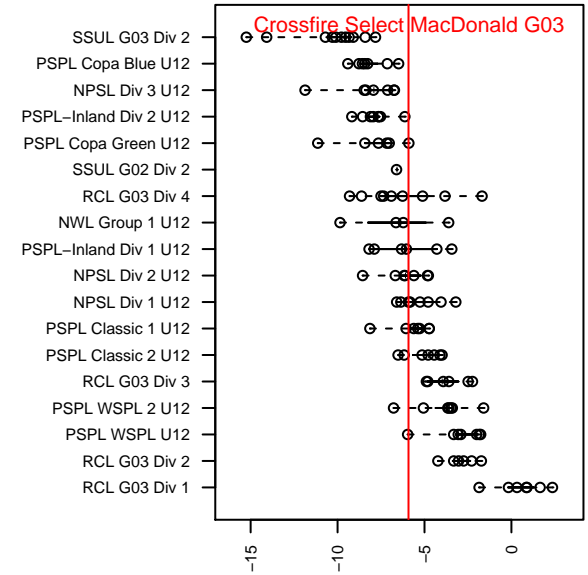

**attack and defense rating
relative to others at age
and all opponents in last 13 months**